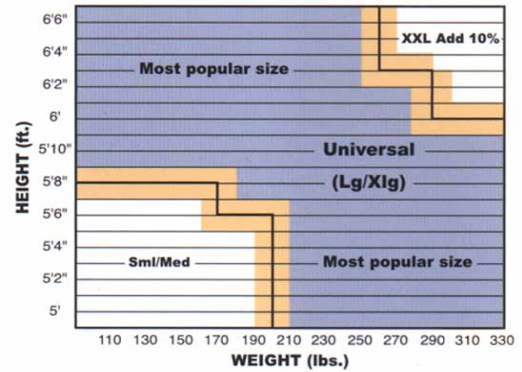

FULL BODY HARNESS

TOTALSOURCE®

FEATURED PRODUCTS

- Lightweight, durable polyester webbing for all day comfort and dependability
- Fully adjustable designs with sliding back D-ring
- One "universal" size fits most
- Sub-pelvic strap
- Duraflex webbing
- Cushioned, stretchable and lightweight

Sizing chart to serve as guide only.

If your size falls in the orange shaded areas, you may choose either size depending on your preference. The larger size may be more appropriate if you are required to wear bulkier clothing.

Part #	Size	Price
SY6470	S/M	
SY6471	L/XL	
SY6472	XXL	

Part #	Size	Price
SY6474	S/M	
SY6475	L/XL	
SY6476	XXL	

Part #	Size	Price
SY6480	S/M	
SY6481	L/XL	
SY6482	XXL	

All harnesses comply with OSHA 1910/1926 and ANSI Z359.1-1992 standards